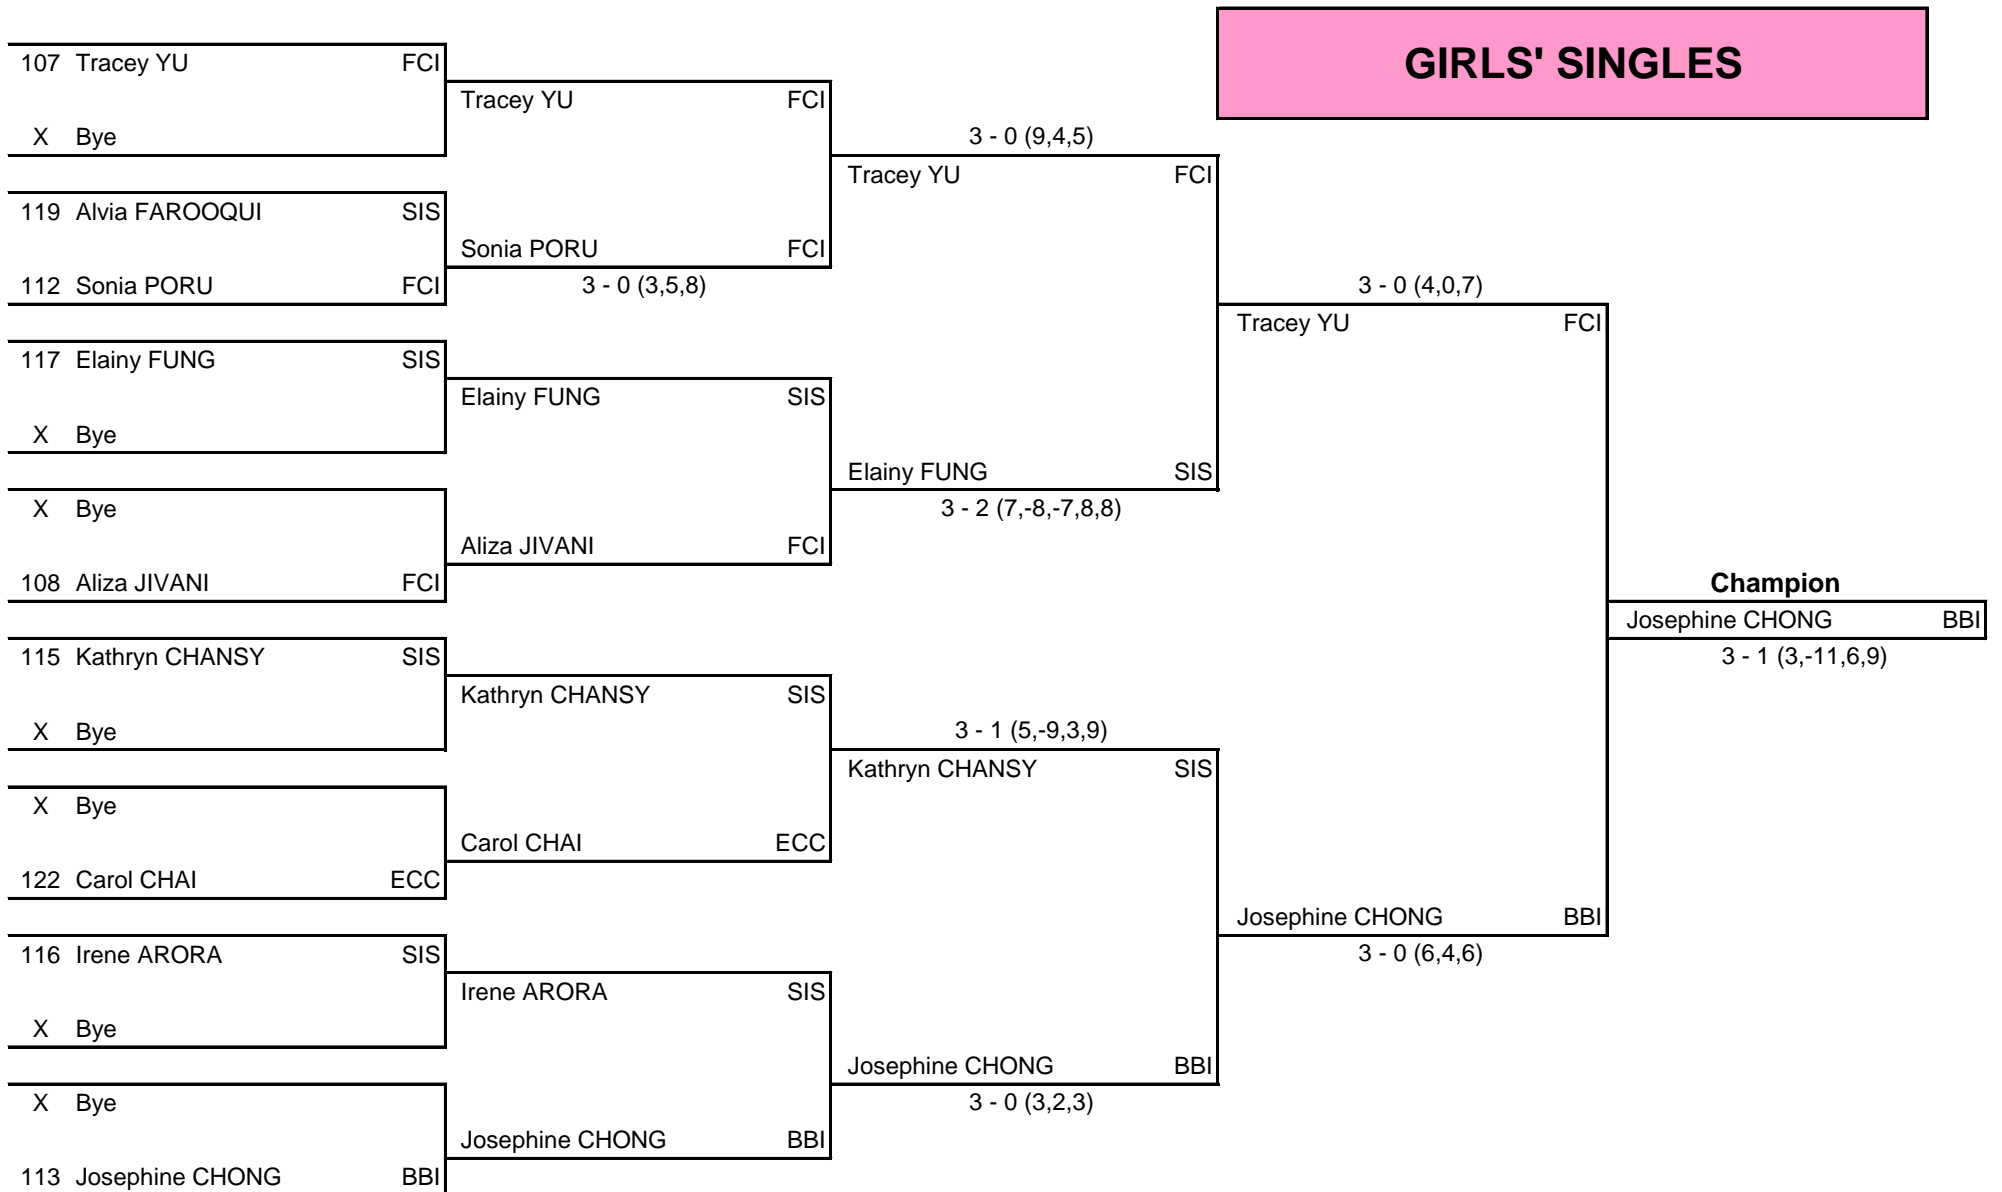

2021 SEZ Intermediate Schools Table Tennis Tournament
Somerville Intermediate School
25th June

2021 SEZ Intermediate Schools Table Tennis Tournament
Somerville Intermediate School
25th June

2021 SEZ Intermediate Schools Table Tennis Tournament
Somerville Intermediate School
25th June

Girls' Singles

Match	Date	Time	t	Group 3	1	2	3	4	5	6	7	8	Pts.	Pos.	
1-8 2-7 3-6 4-5	Fri 25th	9:15	8	1 115 Kathryn CHANSY SIS		1 - 0 9	1 - 0 1	1 - 0 2	1 - 0 4	1 - 0 5	1 - 0 2	1 - 0 2	14	1	
1-7 6-8 2-5 3-4				2 108 Aliza JIVANI FCI	0 - 1		1 - 0 1	1 - 0 6	1 - 0 2	1 - 0 3	0 - 1 -3	1 - 0 3	12	2	
1-6 5-7 4-8 2-3				3 102 Paige LE NOEL BELL HIS	0 - 1	0 - 1		0 - 1 -5	0 - 1 -1	0 - 1 -3	1 - 0 2	0 - 1 -10	8	8	
1-5 4-6 3-7 2-8				4 114 Massie HANG BBI	0 - 1	0 - 1	1 - 0		0 - 1 -9	0 - 1 -11	0 - 1 -8	1 - 0 8	9	6	
1-4 3-5 2-6 7-8				5 118 Irushi TEENAKOON SIS	0 - 1	0 - 1	1 - 0	1 - 0		1 - 0 12	0 - 1 -5	1 - 0 7	11/23 0.83	11	5
1-3 2-4 5-8 6-7				6 106 Brianna SANSOM HIS	0 - 1	0 - 1	1 - 0	1 - 0	0 - 1		1 - 0 8	1 - 0 9	23/22 1.05	11	4
1-2 3-8 4-7 5-6				7 112 Sonia PORU FCI	0 - 1	1 - 0	0 - 1	1 - 0	1 - 0	0 - 1		1 - 0 1	19/16 1.19	11	3
				8 121 Ruby Whittaker SIS	0 - 1	0 - 1	1 - 0	0 - 1	0 - 1	0 - 1	0 - 1		2	8	7