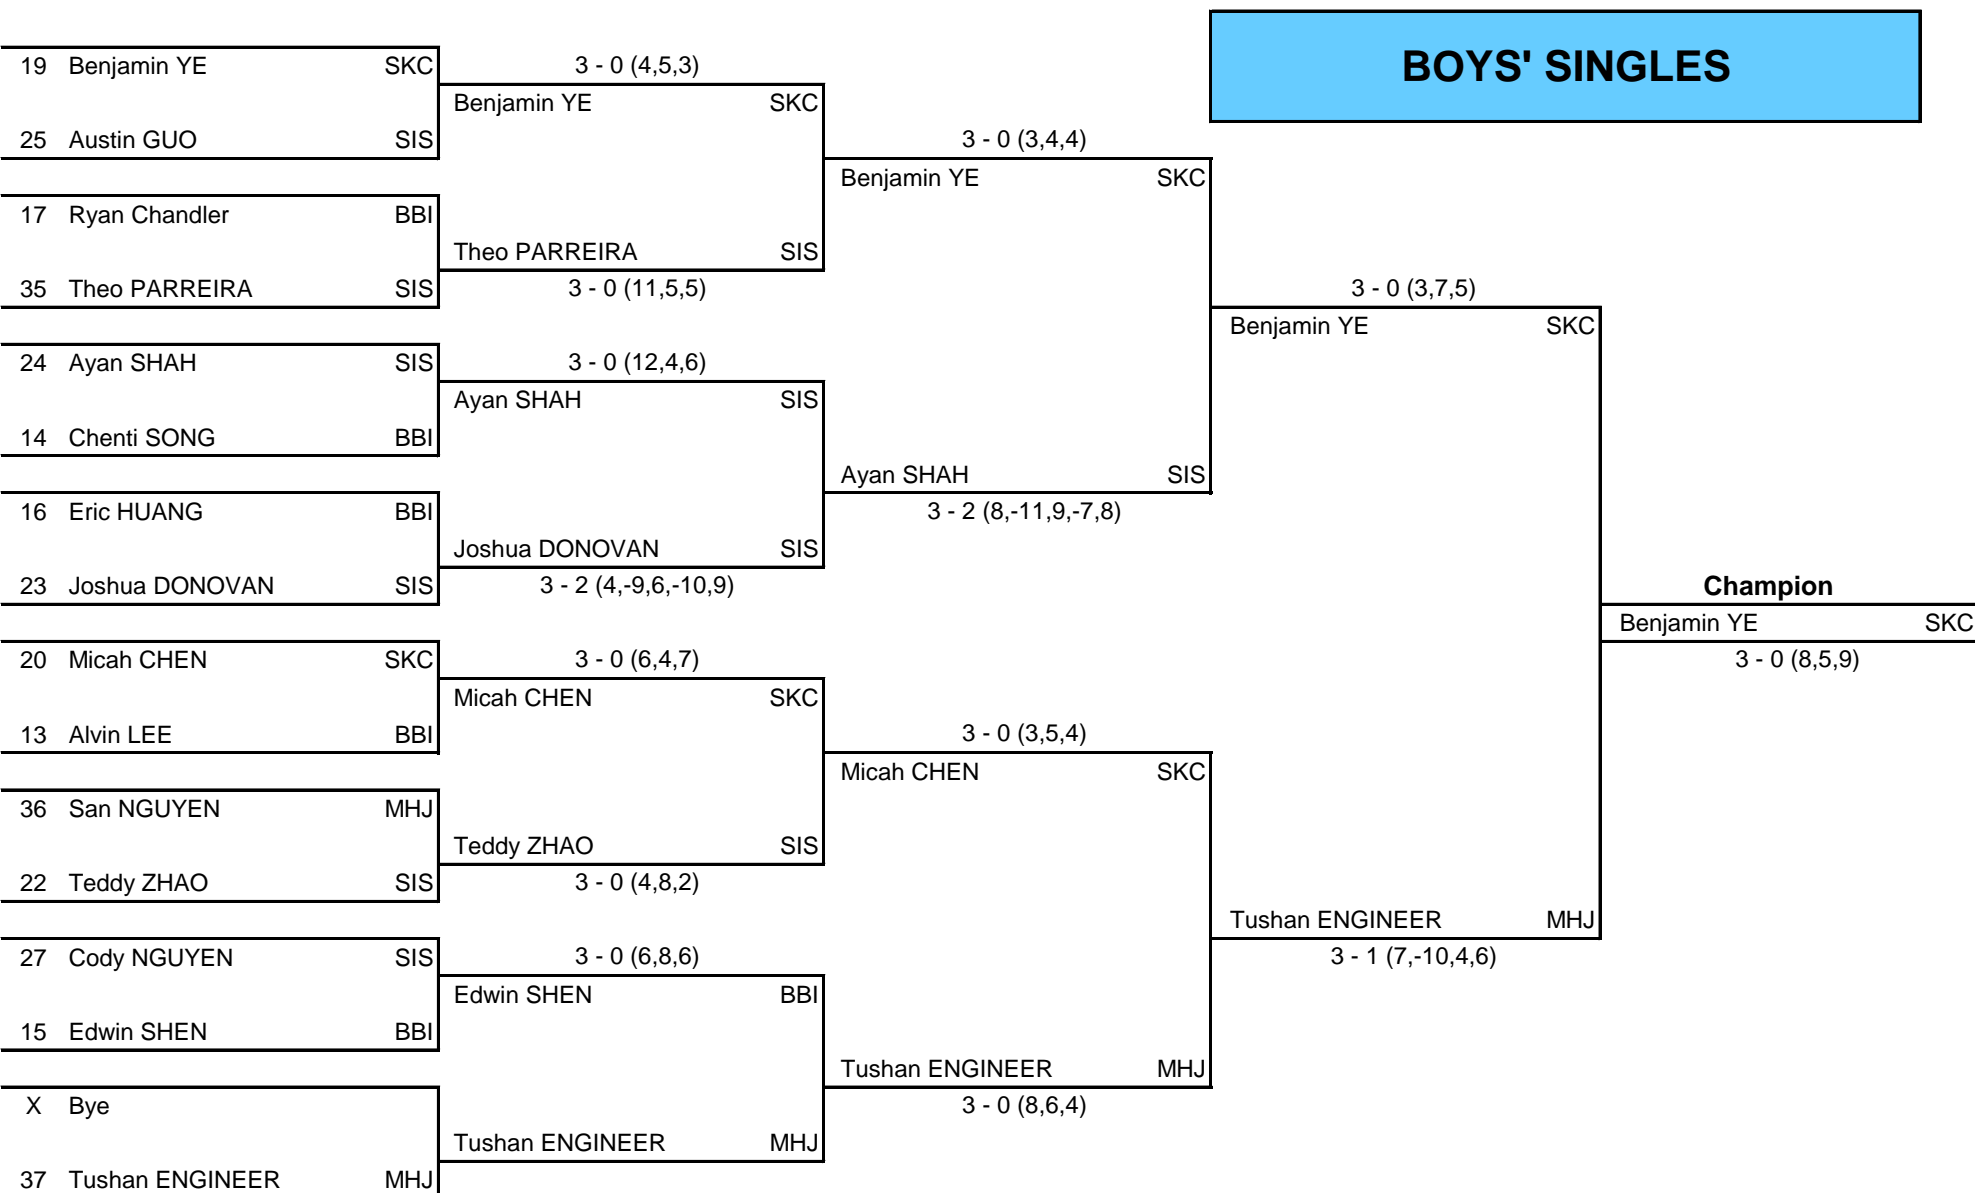

2021 SEZ Intermediate Schools Table Tennis Tournament
Somerville Intermediate School
25th June

2021 SEZ Intermediate Schools Table Tennis Tournament
Somerville Intermediate School
25th June

2021 SEZ Intermediate Schools Table Tennis Tournament
Somerville Intermediate School
25th June

Girls' Singles

Match	Date	Time	t	Group 3	1	2	3	4	5	6	7	8	Pts.	Pos.	
1-8 2-7 3-6 4-5	Fri 25th	9:15	8	1 115 Kathryn CHANSY SIS		1 - 0 9	1 - 0 1	1 - 0 2	1 - 0 4	1 - 0 5	1 - 0 2	1 - 0 2	14	1	
1-7 6-8 2-5 3-4				2 108 Aliza JIVANI FCI	0 - 1		1 - 0 1	1 - 0 6	1 - 0 2	1 - 0 3	0 - 1 -3	1 - 0 3	12	2	
1-6 5-7 4-8 2-3				3 102 Paige LE NOEL BELL HIS	0 - 1	0 - 1		0 - 1 -5	0 - 1 -1	0 - 1 -3	1 - 0 2	0 - 1 -10	8	8	
1-5 4-6 3-7 2-8				4 114 Massie HANG BBI	0 - 1	0 - 1	1 - 0		0 - 1 -9	0 - 1 -11	0 - 1 -8	1 - 0 8	9	6	
1-4 3-5 2-6 7-8				5 118 Irushi TEENAKOON SIS	0 - 1	0 - 1	1 - 0	1 - 0		1 - 0 12	0 - 1 -5	1 - 0 7	11/23 0.83	11	5
1-3 2-4 5-8 6-7				6 106 Brianna SANSOM HIS	0 - 1	0 - 1	1 - 0	1 - 0	0 - 1		1 - 0 8	1 - 0 9	23/22 1.05	11	4
1-2 3-8 4-7 5-6				7 112 Sonia PORU FCI	0 - 1	1 - 0	0 - 1	1 - 0	1 - 0	0 - 1		1 - 0 1	19/16 1.19	11	3
				8 121 Ruby Whittaker SIS	0 - 1	0 - 1	1 - 0	0 - 1	0 - 1	0 - 1	0 - 1		2	8	7